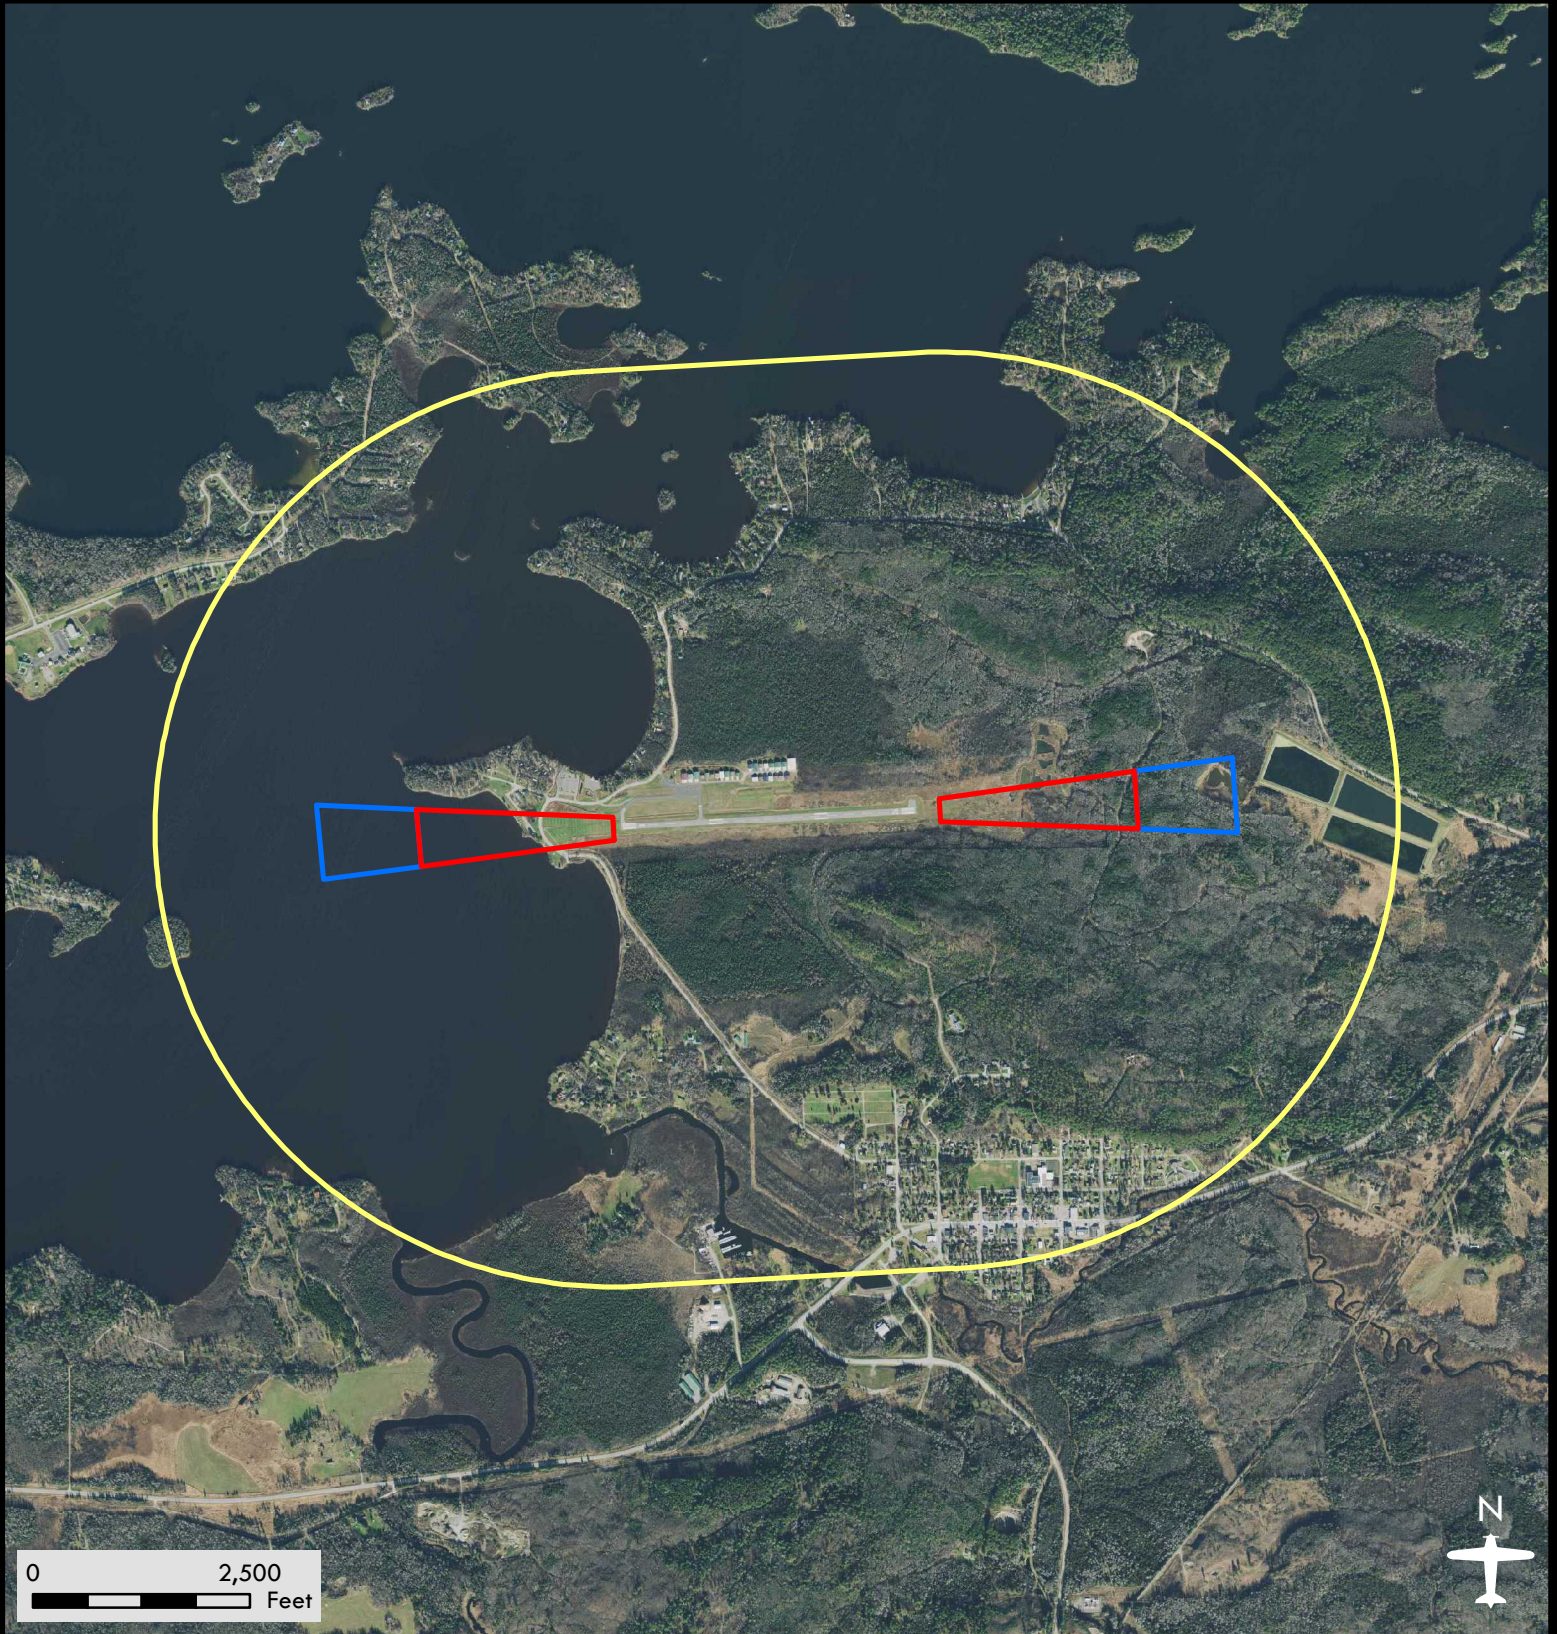

Tower Municipal Airport

Airport Safety Zones

Date: 08/08/2018

Legend

-  Zone A
-  Zone B
-  Zone C

DISCLAIMER: This is not an official zoning map. To view the official map and ordinance for this airport, please visit the Airport Zoning Information Warehouse at <https://www.dot.state.mn.us/aero/planning/zoning-warehouse.html>. The State of Minnesota makes no representations or warranties expressed or implied, with respect to the reuse of the data provided herewith regardless of its format or the means of its transmission. There is no guarantee or representation to the user as to the accuracy, currency, suitability, or reliability of this data for any purpose. The user accepts the data "as is." The State of Minnesota assumes no responsibility for loss or damage incurred as a result of any user's reliance on this data. All maps and other material provided herein are protected by copyright. Permission is granted to copy and use the materials herein.